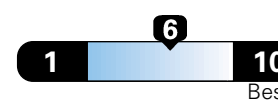

Smog Rating (tailpipe only)

This vehicle emits 371 grams CO2 per mile. The best emits 0 grams per mile (tailpipe only). Producing and distributing fuel also creates emissions; learn more at fuel economy.gov.

Actual results will vary for many reasons, including driving conditions and how you drive and maintain your vehicle. The average new vehicle gets 27 MPG and cost $7,500 to fuel over 5 years. Cost estimates are based on 15,000 miles per year at $2.70 per gallon. MPGe is miles per gasoline gallon equivalent. Vehicle emissions are a significant cause of climate change and smog.

fuel economy.gov

Calculate personalized estimates and compare vehicles